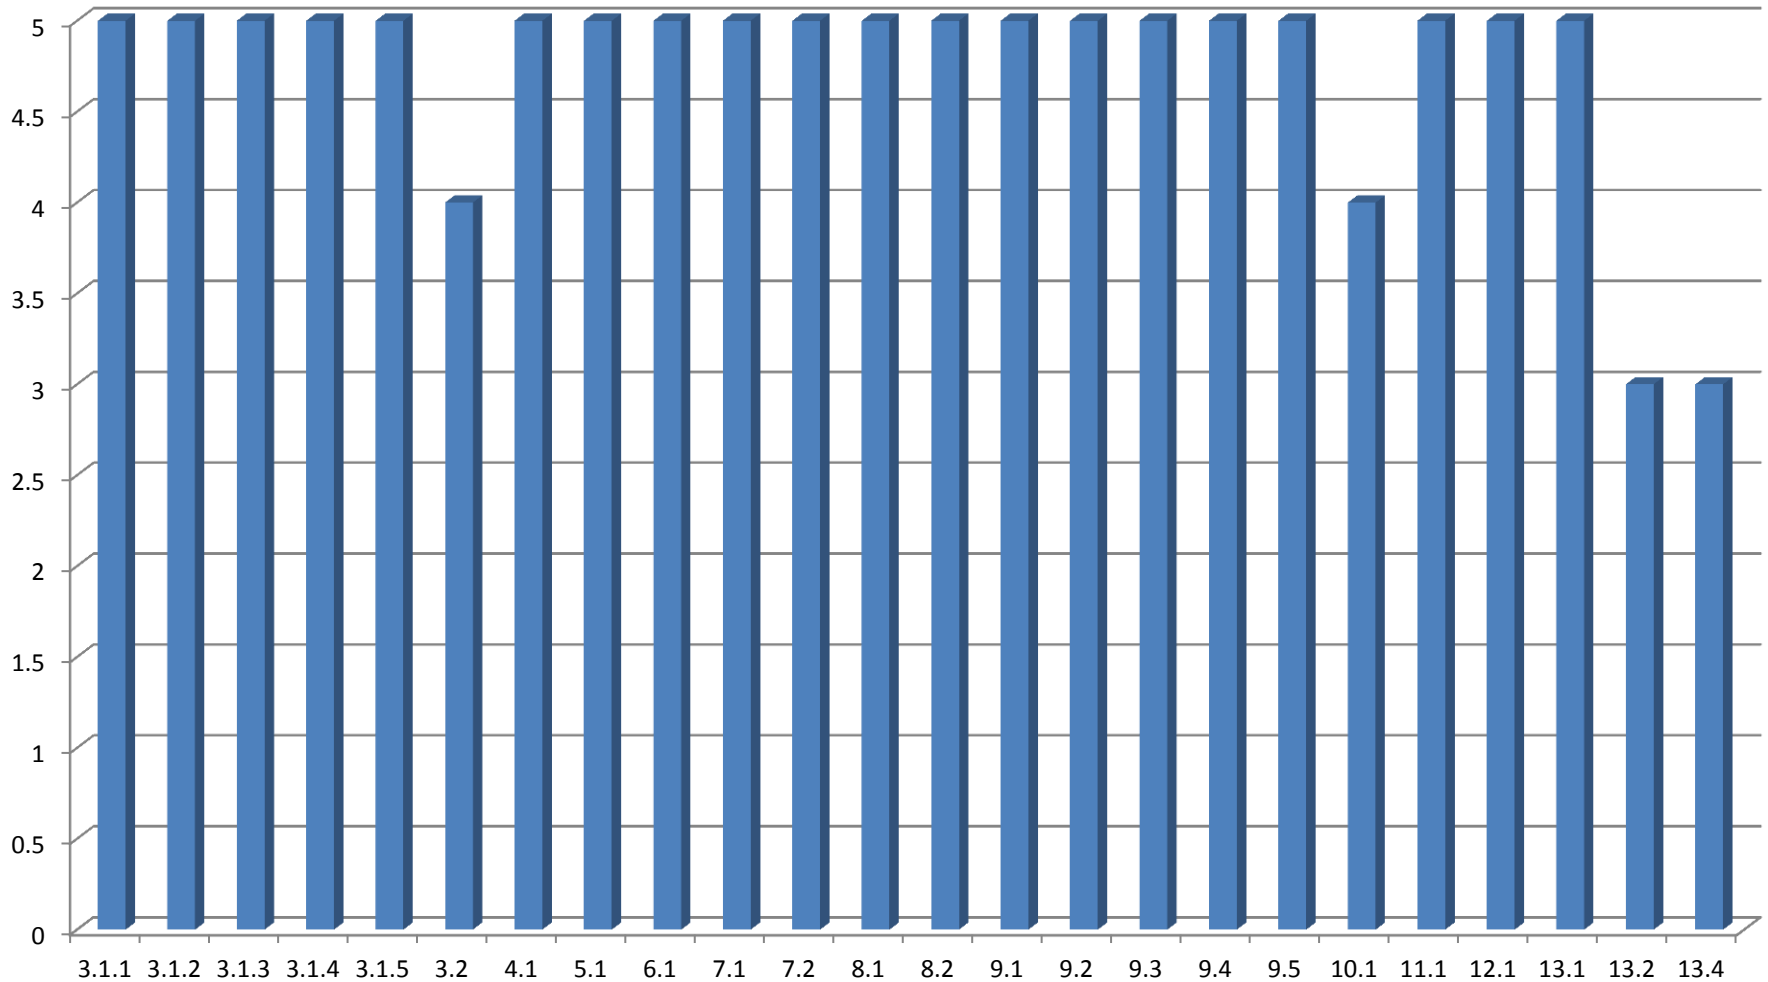

KMIP Interop Testing – July 2012

Servers

KMIP Interop Testing – July 2012

Clients

KMIP Interop Testing – July 2012

V1.0 Use Case Support - Server

KMIP Interop Testing – July 2012

V1.0 Use Case Support - Client