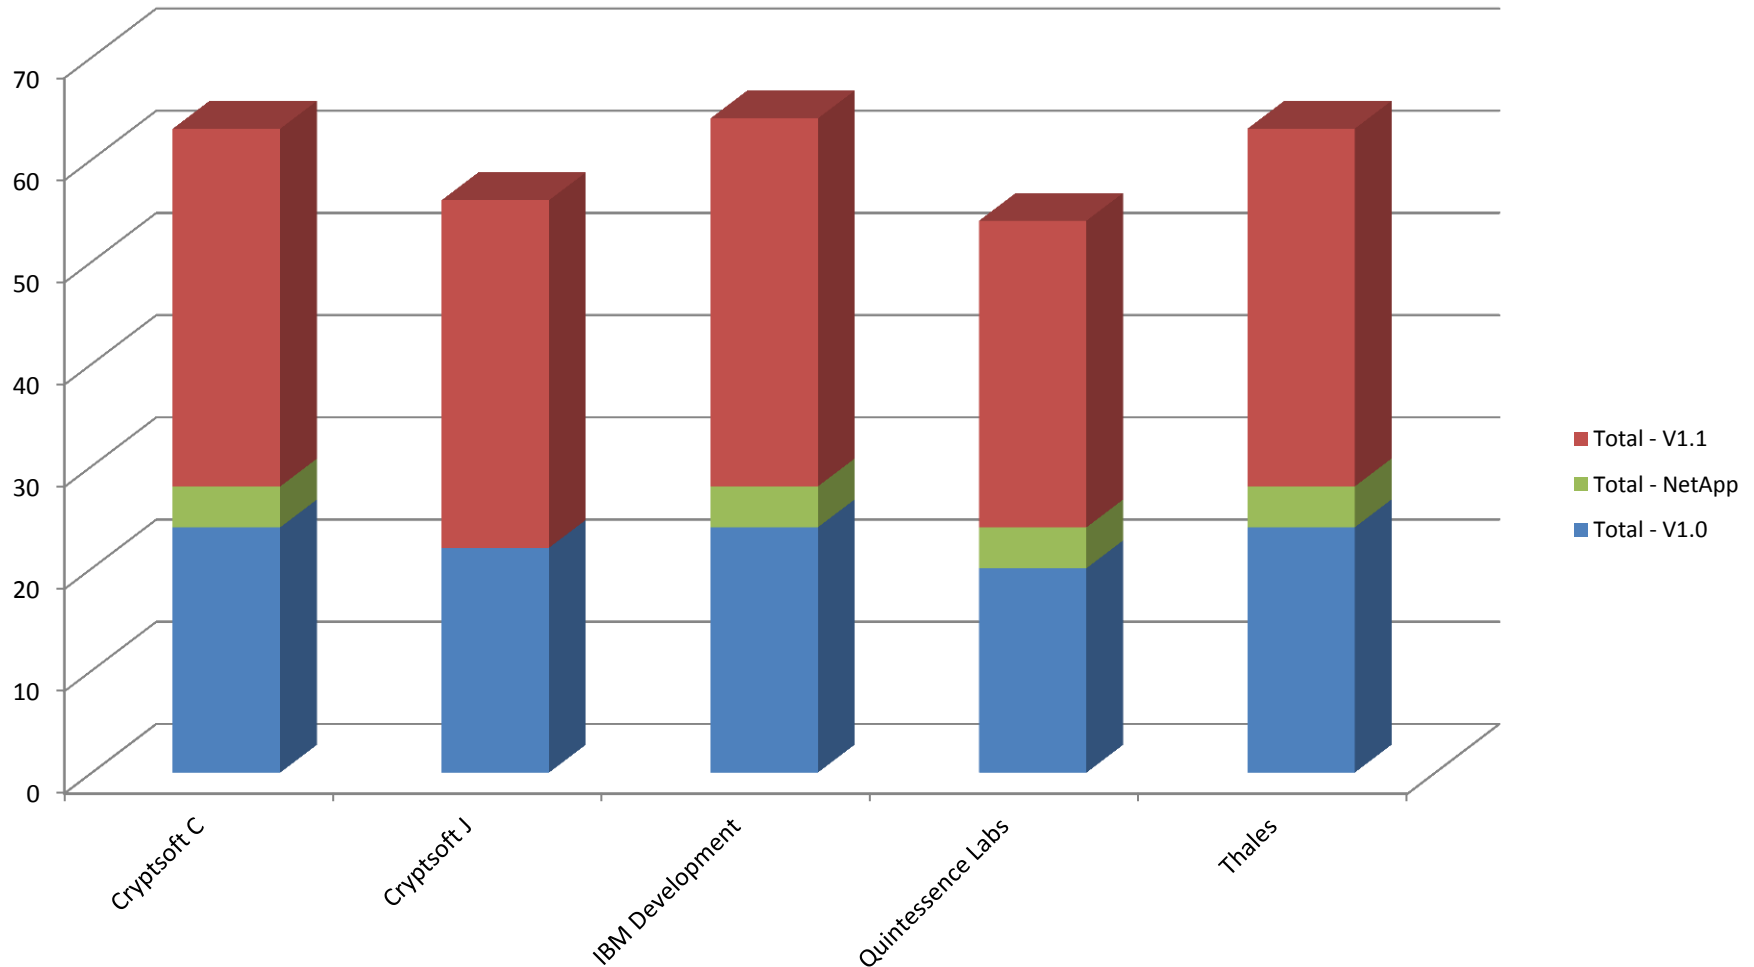

KMIP Interop Testing – July 2012

Servers