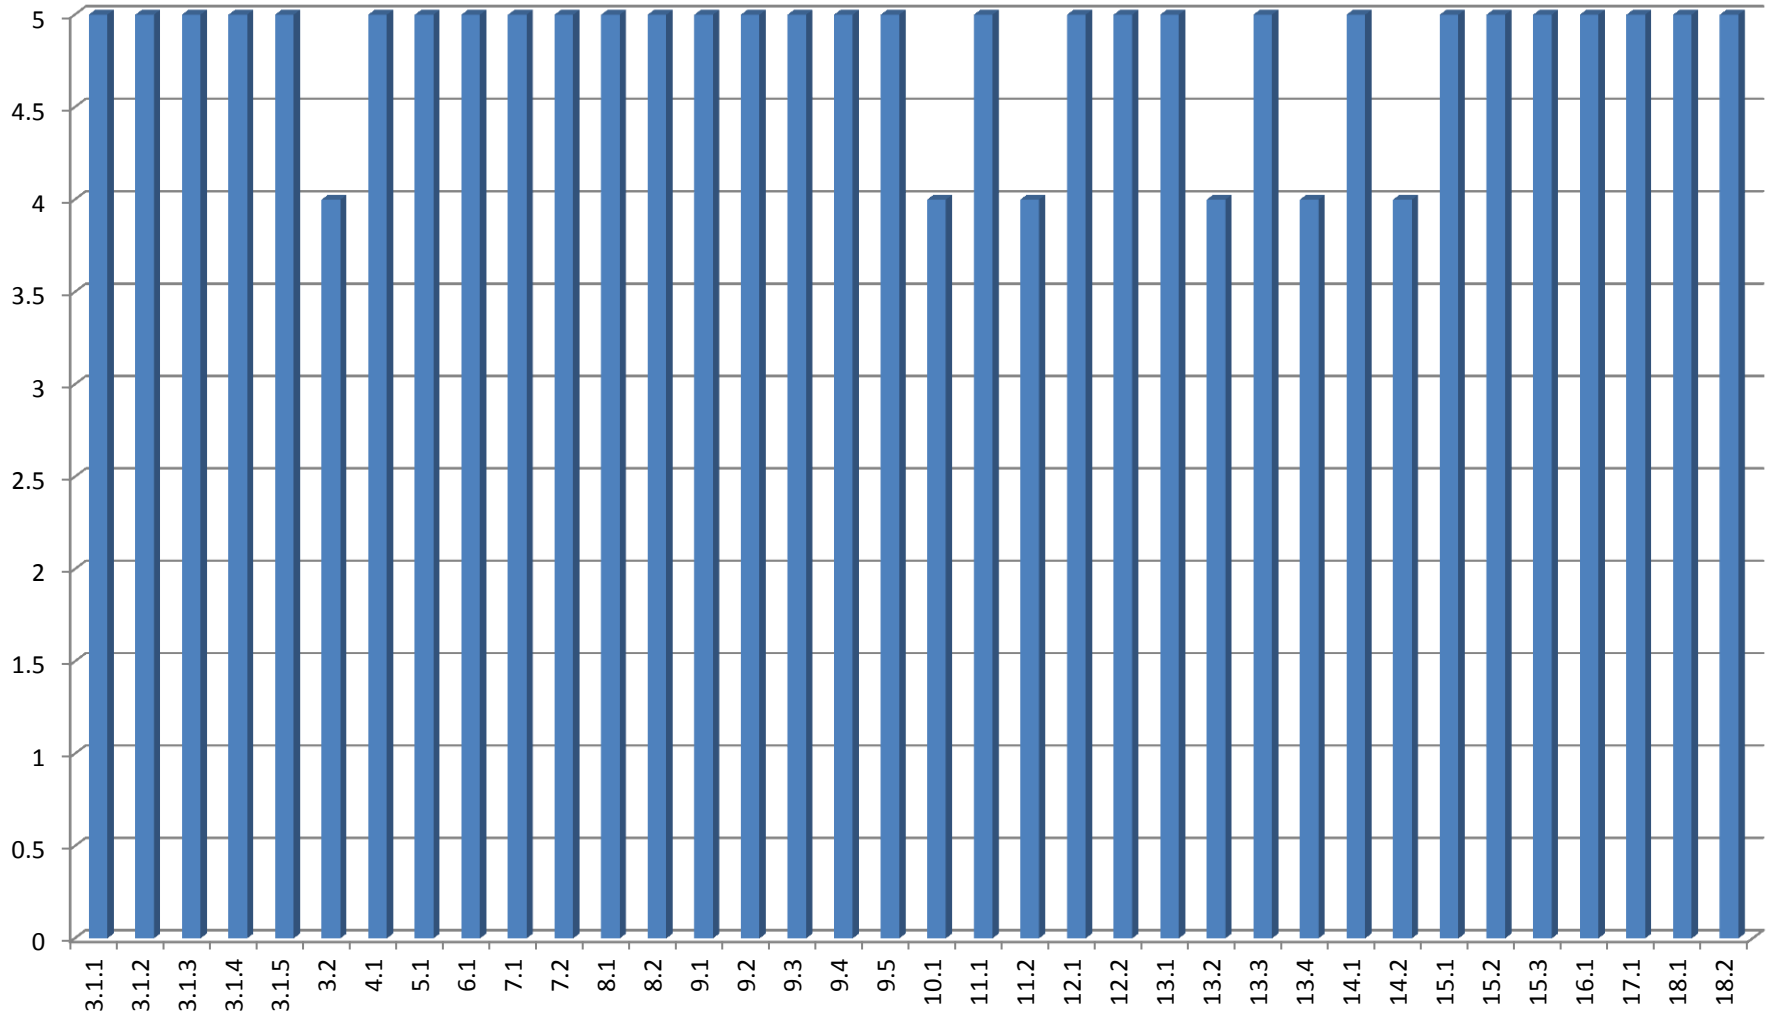

KMIP Interop Testing – July 2012

V1.1 Use Case Support - Client