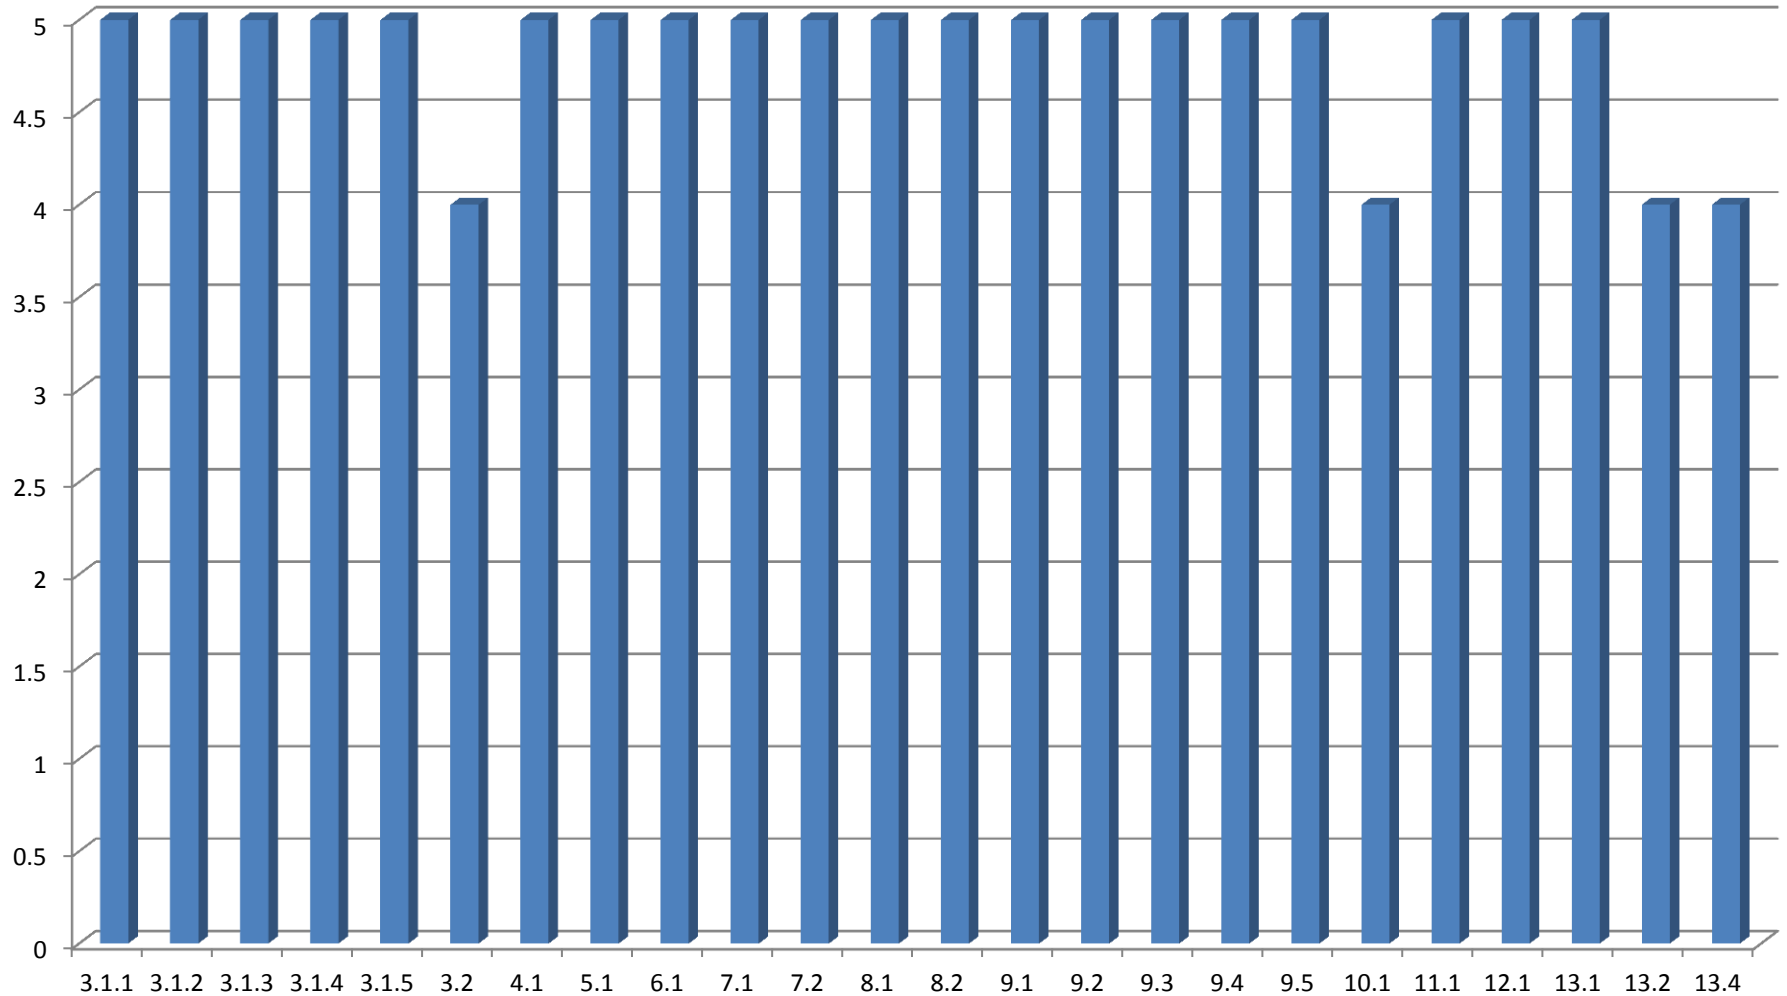

KMIP Interop Testing – July 2012

Servers

KMIP Interop Testing – July 2012

Clients

KMIP Interop Testing – July 2012

V1.0 Use Case Support - Server

KMIP Interop Testing – July 2012

V1.0 Use Case Support - Client