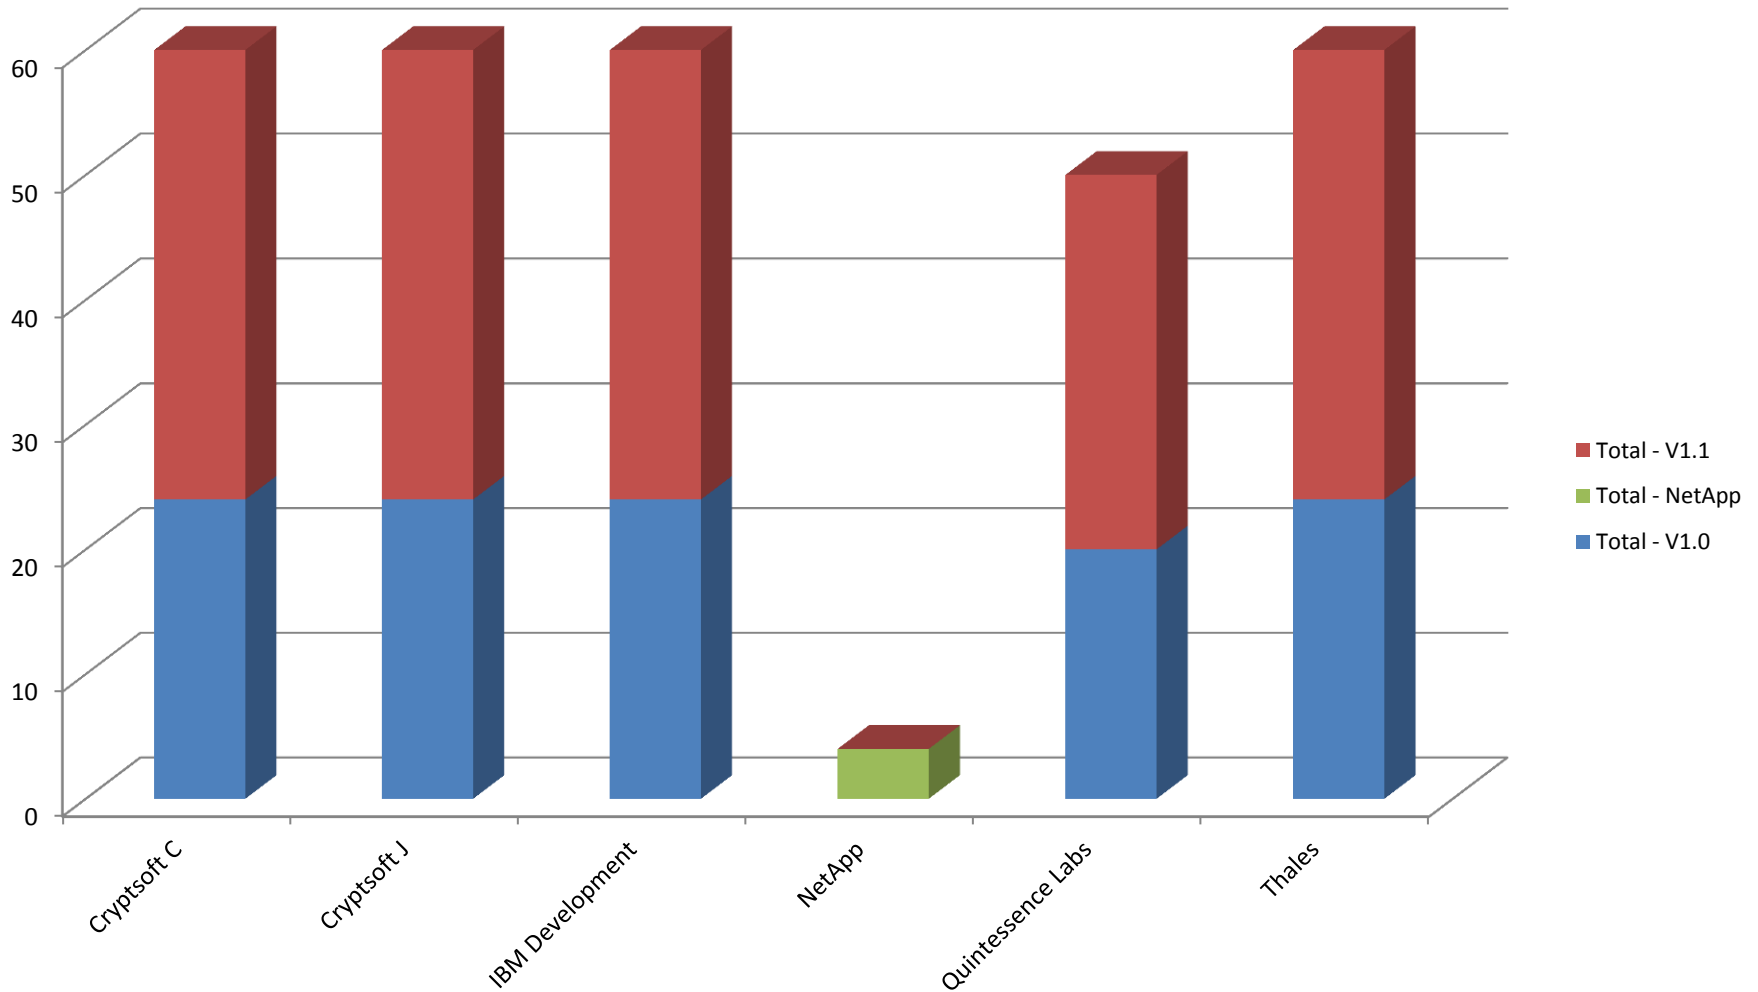

KMIP Interop Testing – July 2012

Servers

KMIP Interop Testing – July 2012

Clients

KMIP Interop Testing – July 2012

V1.0 Use Case Support - Server

KMIP Interop Testing – July 2012

V1.0 Use Case Support - Client