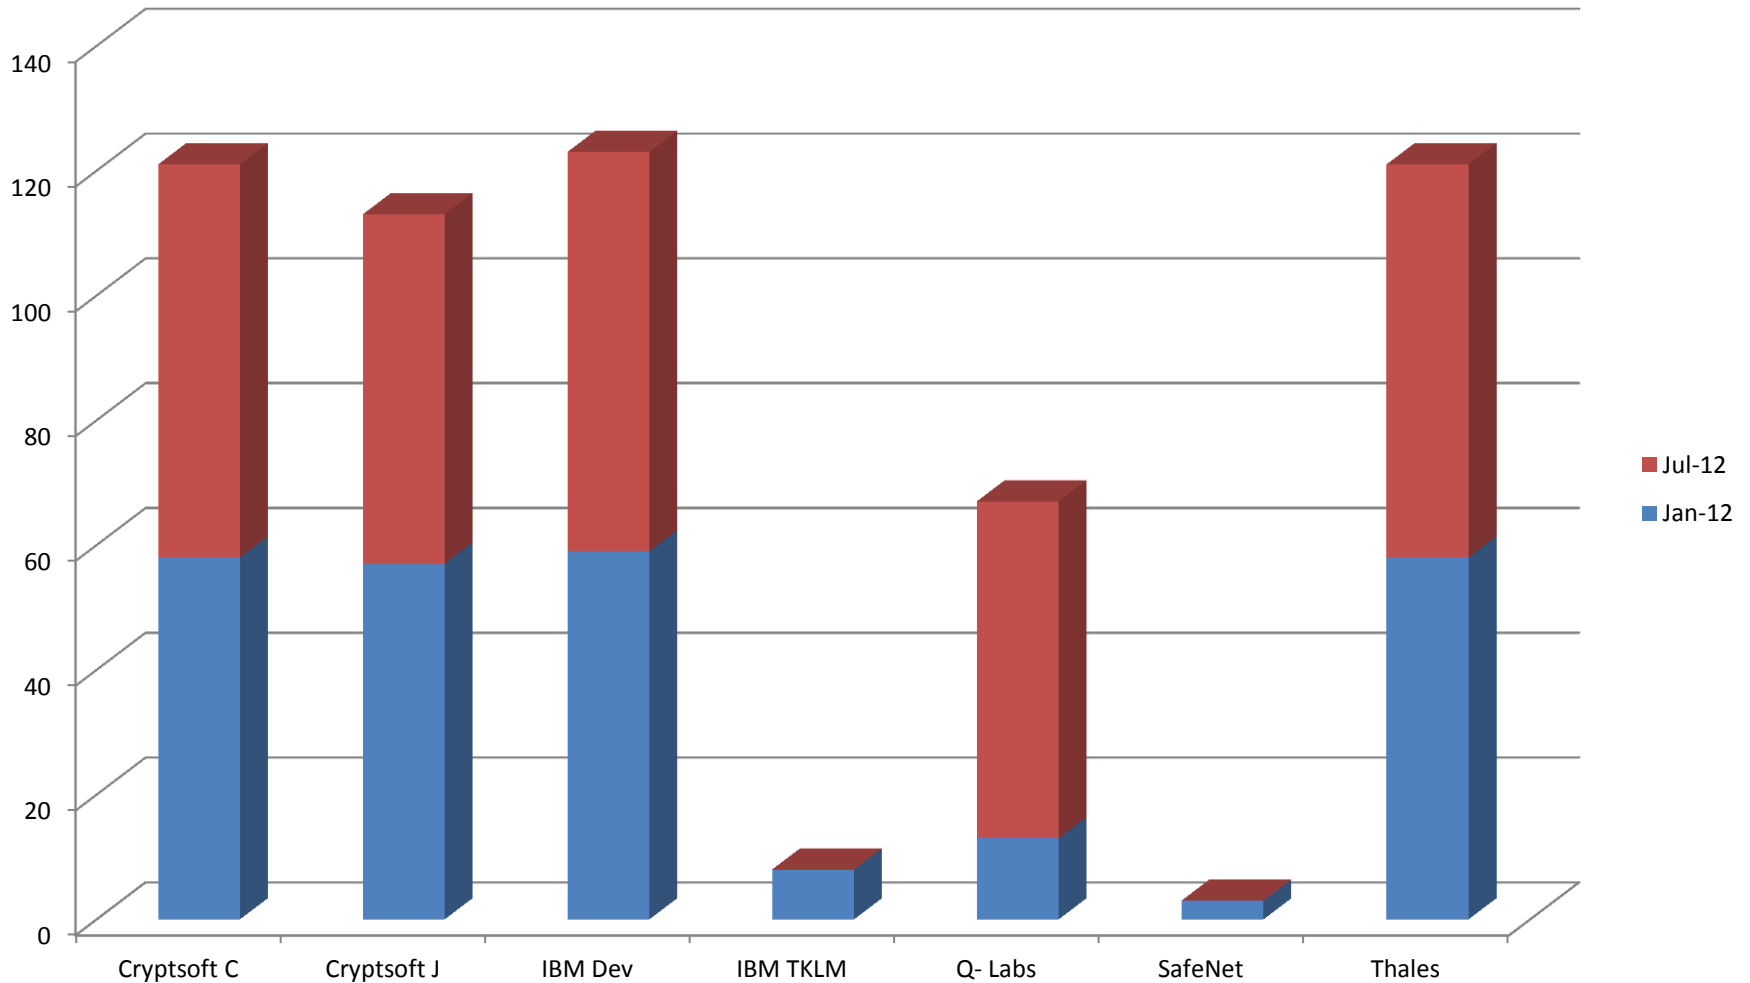

KMIP Interop Testing – July 2012

V1.1 Use Case Support - Server

KMIP Interop Testing – July 2012

V1.1 Use Case Support - Client

KMIP Interop Testing – 2012

Servers

KMIP Interop Testing – 2012

Clients

KMIP Interop Testing – 2012

Servers

KMIP Interop Testing – 2012

Clients