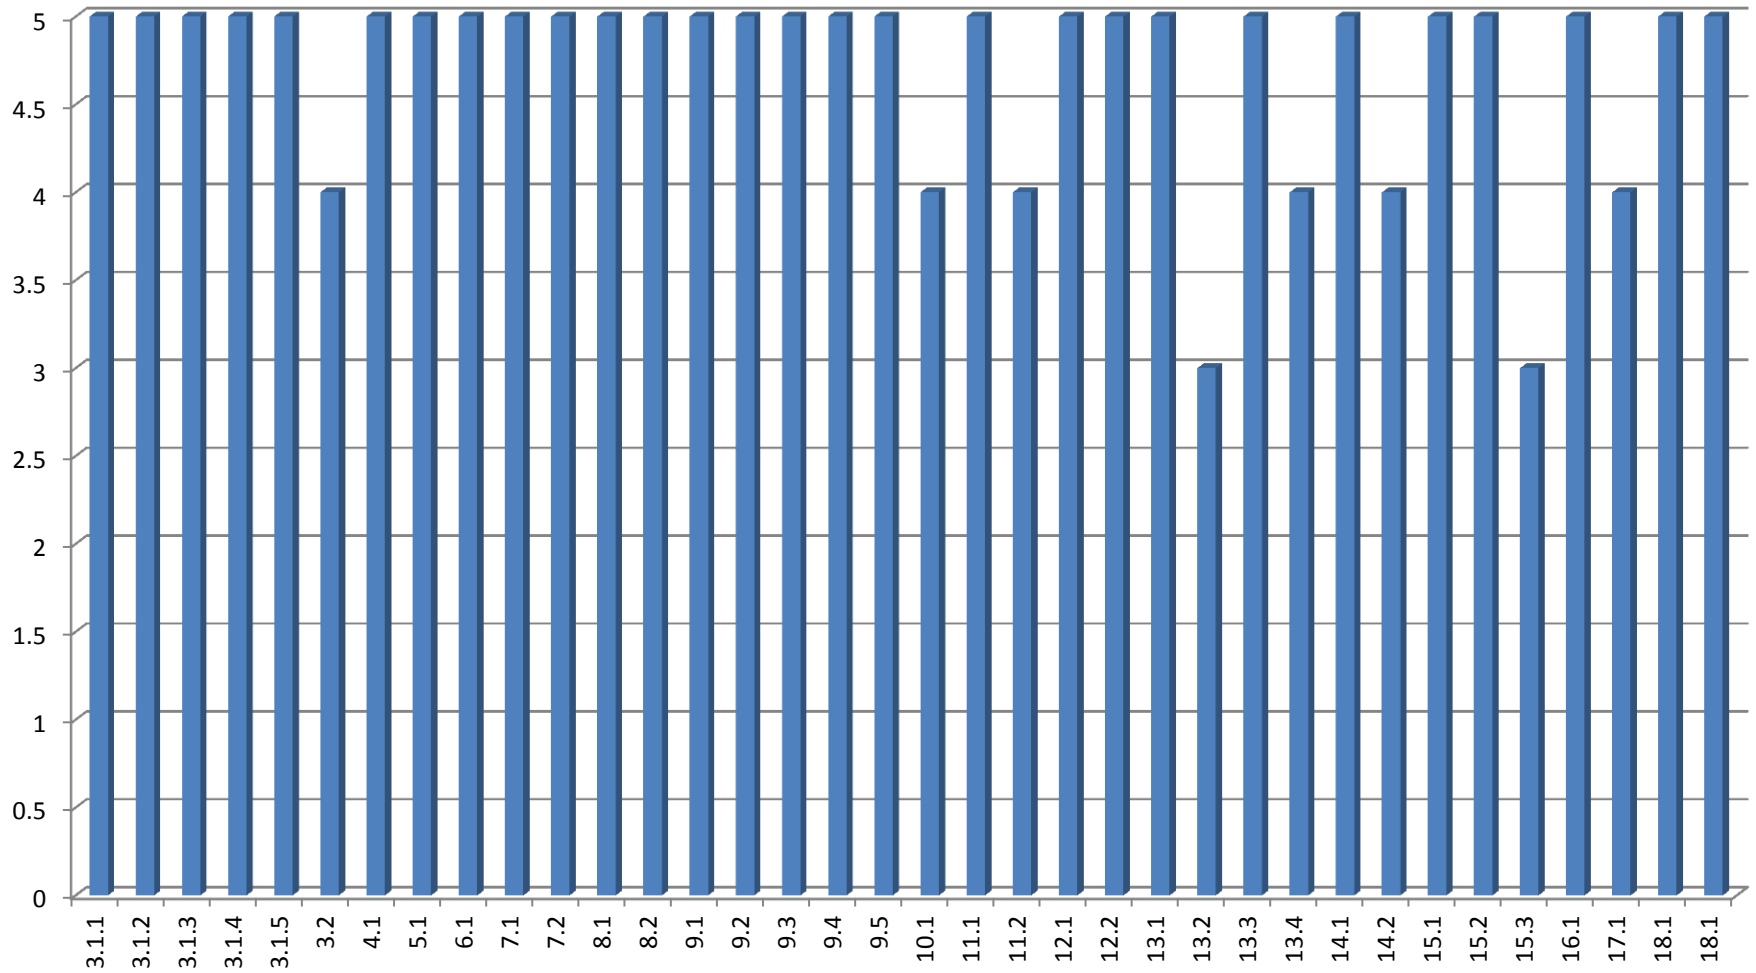

KMIP Interop Testing – July 2012

V1.1 Use Case Support - Server