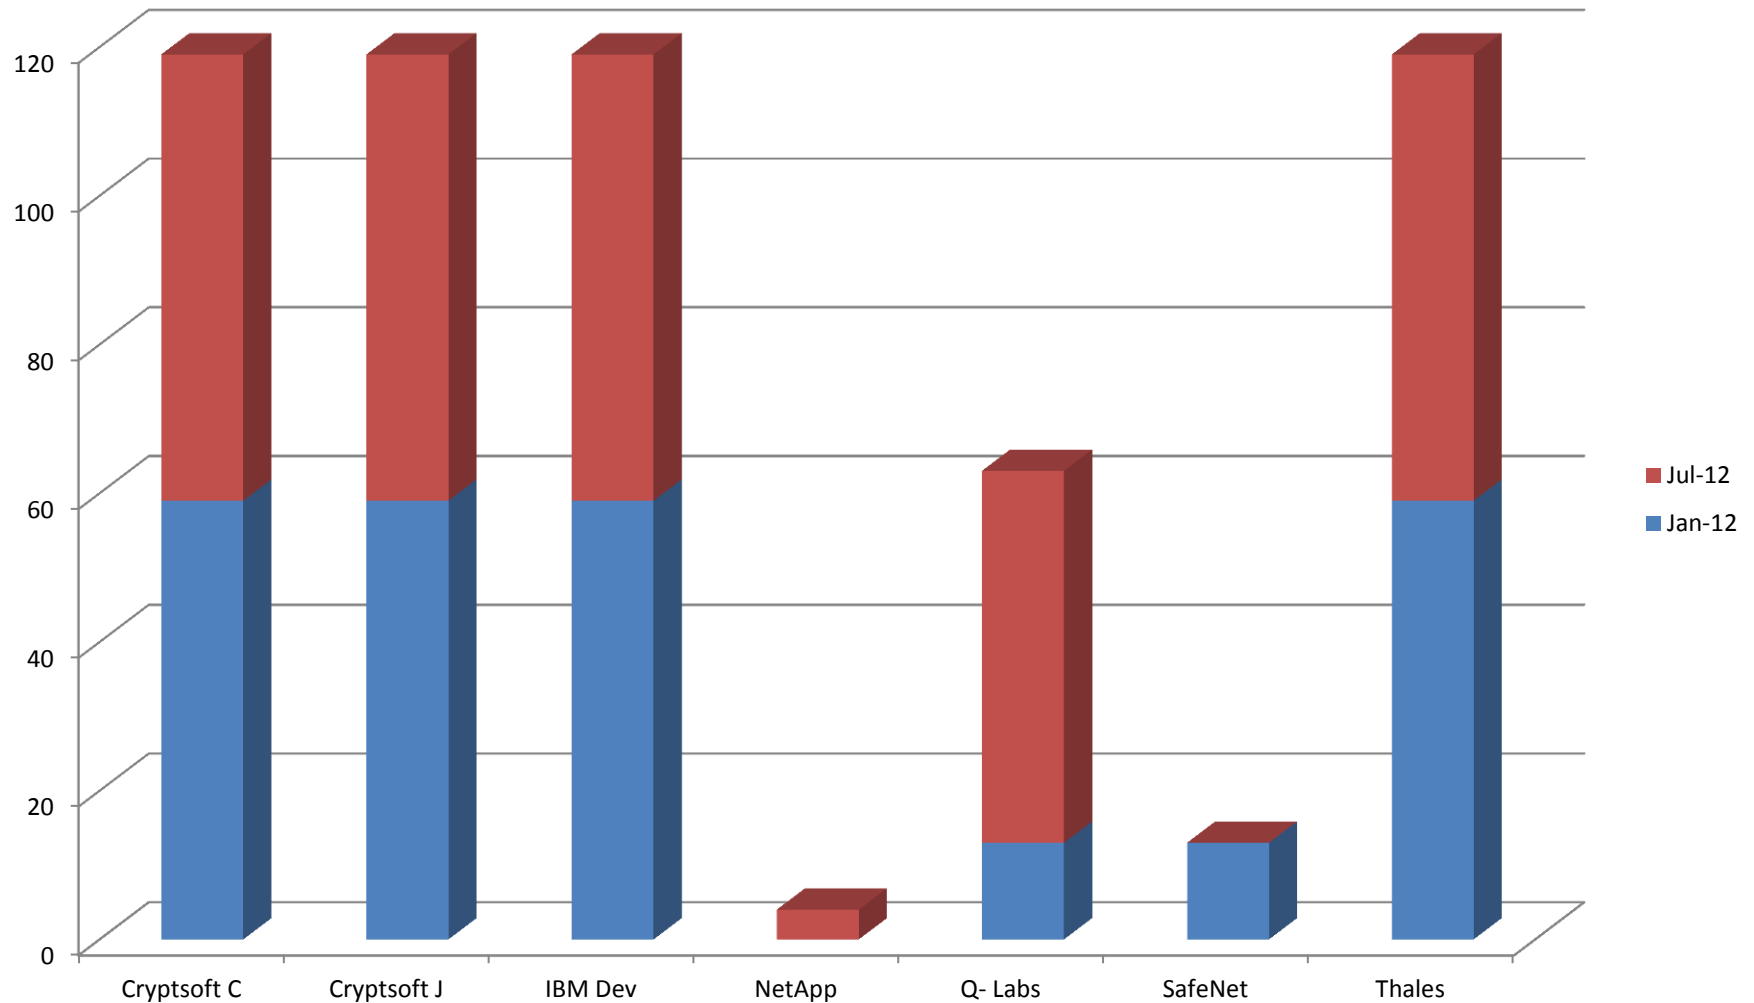

KMIP Interop Testing – July 2012

V1.1 Use Case Support - Server

KMIP Interop Testing – July 2012

V1.1 Use Case Support - Client

KMIP Interop Testing – 2012

Servers

KMIP Interop Testing – 2012

Clients

KMIP Interop Testing – 2012

Servers

KMIP Interop Testing – 2012

Clients