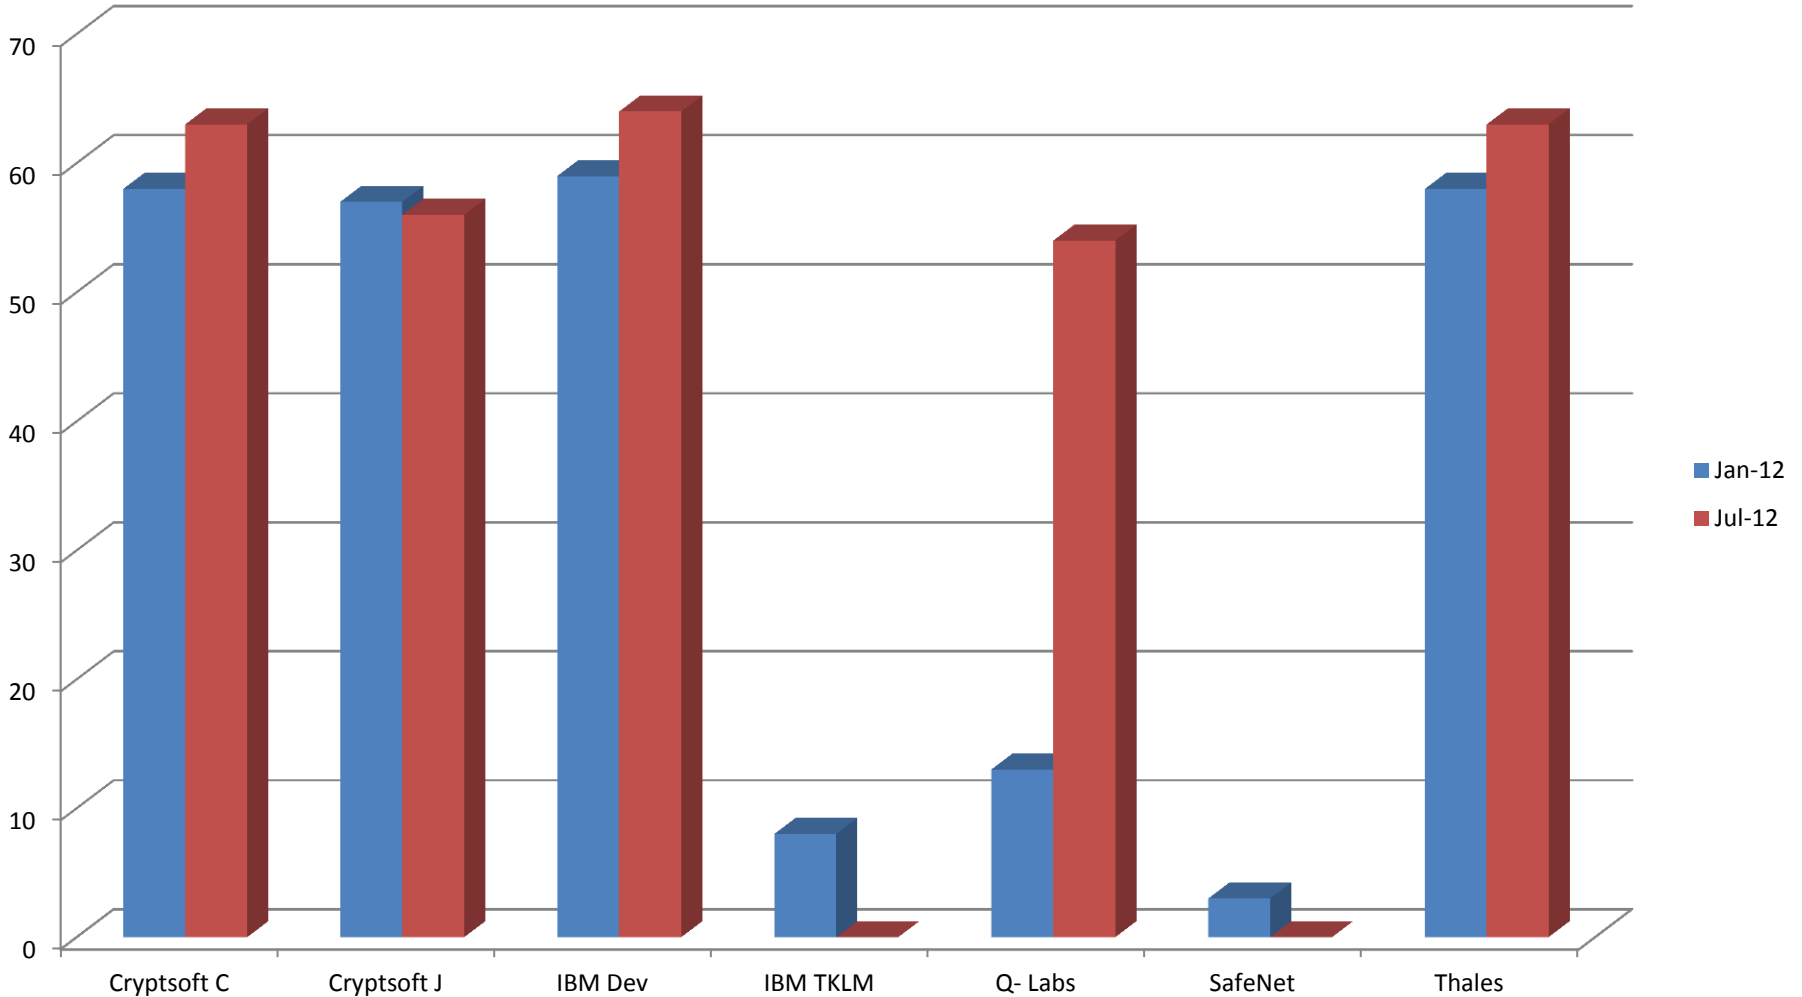

KMIP Interop Testing – July 2012

V1.1 Use Case Support - Server

KMIP Interop Testing – July 2012

V1.1 Use Case Support - Client

KMIP Interop Testing – 2012

Servers

KMIP Interop Testing – 2012

Clients

KMIP Interop Testing – 2012

Servers

KMIP Interop Testing – 2012

Clients