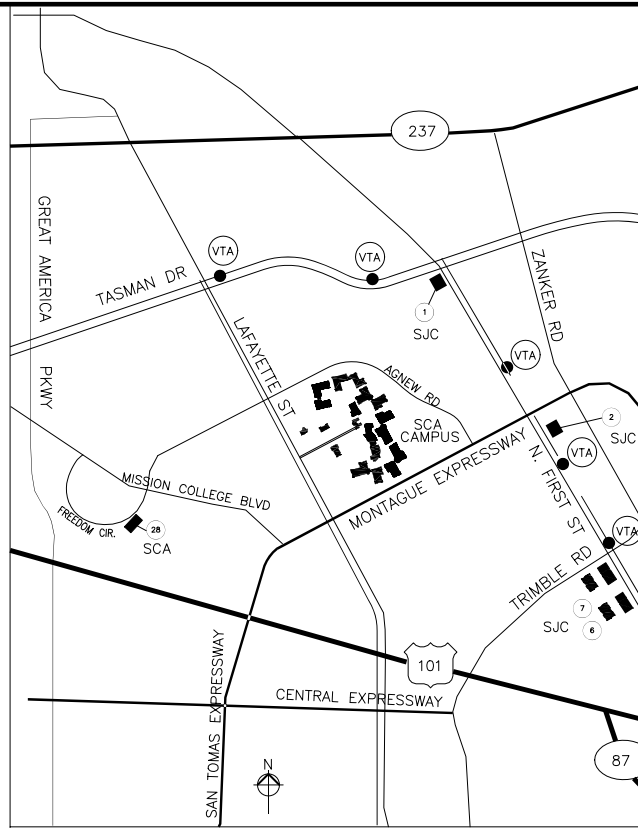

BAY AREA MAP

VICINITY MAP

SANTA CLARA MAP

Driving Direction to Campus:

From San Francisco Airport:

Take 101 South

1) To SCA Campus:

Take Montague Expressway exit towards Agnew Center
Take the ramp to Lafayette St.
Turn right into campus on Palm Dr.

2) To SCA28:

Take Montague Expressway exit towards Agnew Center
Turn left onto Mission College Blvd.
Turn left onto Freedom Circle

3) To SJC01-07: Take the exit towards Trimble Rd.
Turn right onto N. First St.

From San Jose Airport:

Take 101 North

Follow (1) and (2) above to SCA Campus and SCA28
To SJC01-07:

From Airport Pkwy., turn left onto Guadalupe Pkwy.
Follow Guadalupe Pkwy. to N. First St., turn left

Building Addresses:

Map Legend:

-  SANTA CLARA CAMPUS
-  BUILDING NUMBER
-  VTA LIGHT RAIL TRAIN STOP
-  AIRPORT