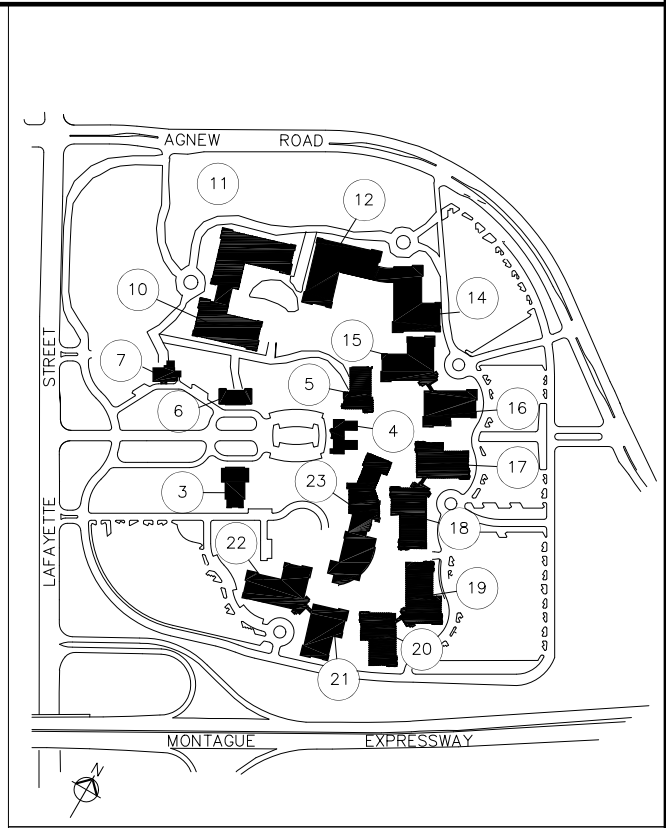

BAY AREA MAP

VICINITY MAP

SANTA CLARA MAP

Driving Direction to Campus:

From San Francisco Airport:

Take 101 South

1) To SCA Campus:

Take Montague Expressway exit towards Agnew Center
Take the ramp to Lafayette St.
Turn right into campus on Palm Dr.

2) To SCA28:

Take Montague Expressway exit towards Agnew Center
Turn left onto Mission College Blvd.
Turn left onto Freedom Circle

3) To SJC01-07: Take the exit towards Trimble Rd.
Turn right onto N. First St.

From San Jose Airport:

Take 101 North

Follow (1) and (2) above to SCA Campus and SCA28
To SJC01-07:

From Airport Pkwy., turn left onto Guadalupe Pkwy.
Follow Guadalupe Pkwy. to N. First St., turn left

Building Addresses:

Map Legend:

-  SANTA CLARA CAMPUS
-  BUILDING NUMBER
-  VTA LIGHT RAIL TRAIN STOP
-  AIRPORT