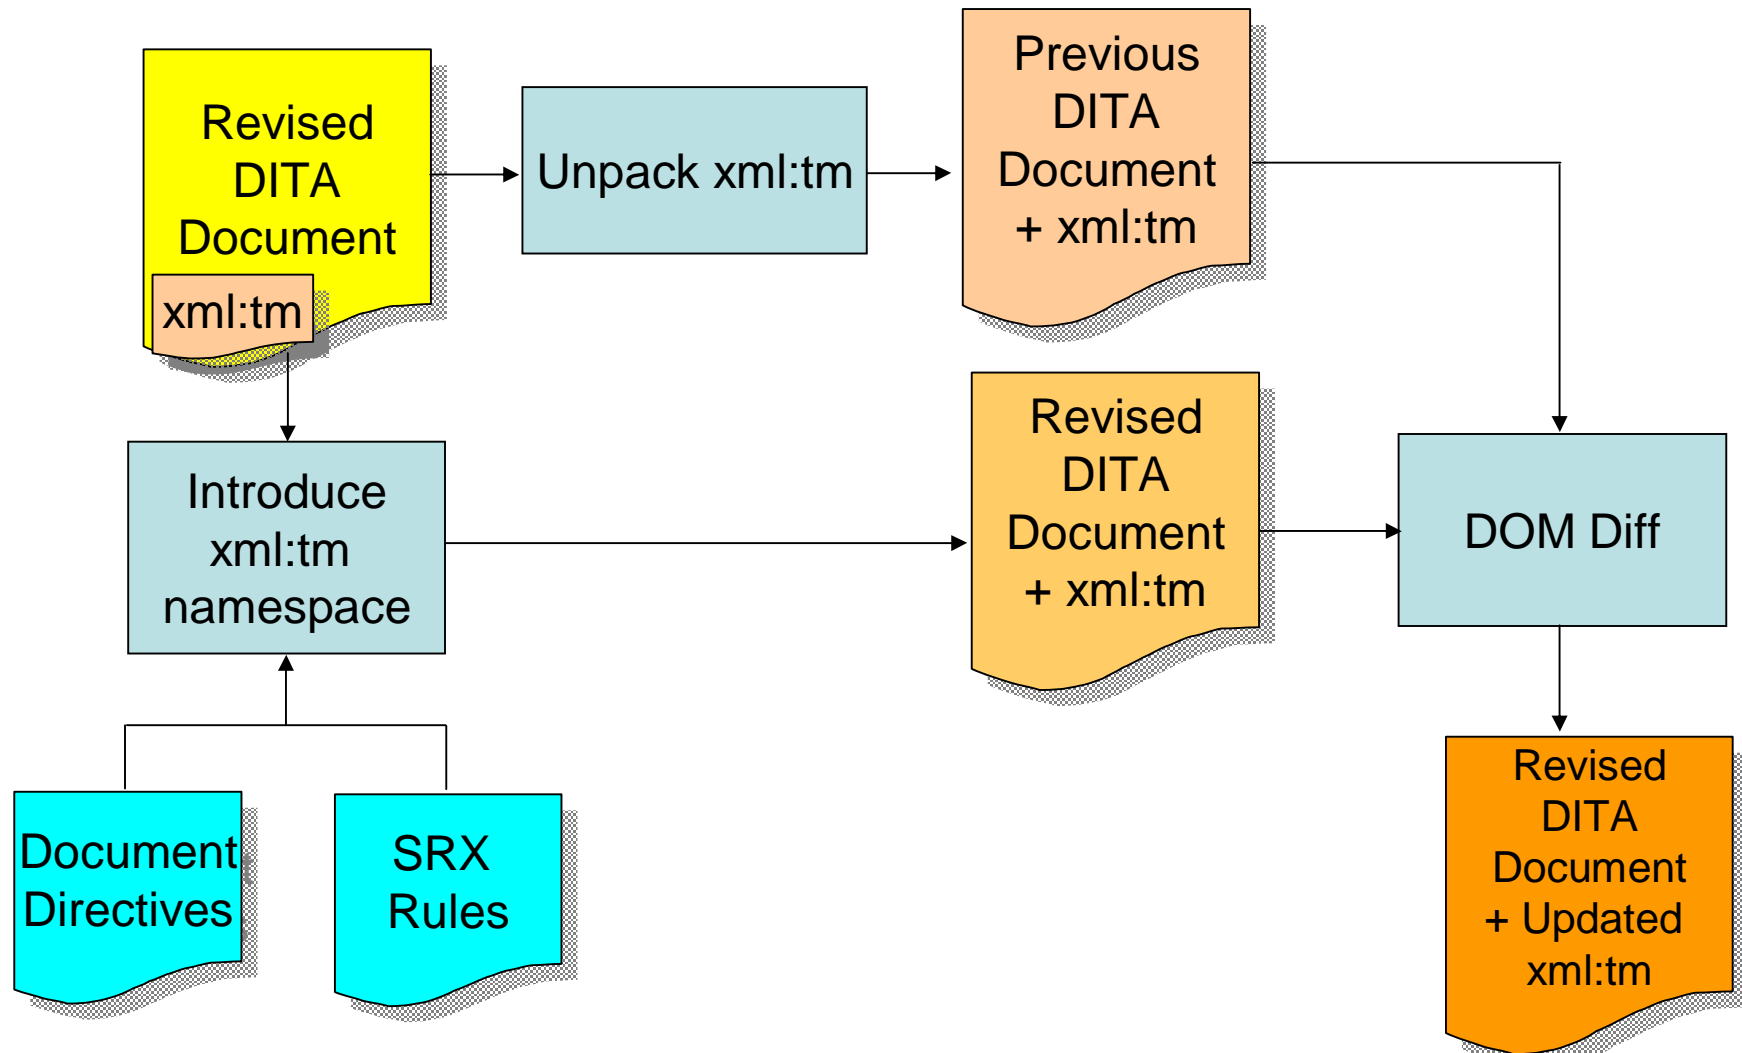

# DITA and xml:tm workflow

A.Zydroń – DITA Localization TC

13 March 2006

# Check out for authoring

# Check in from Authoring