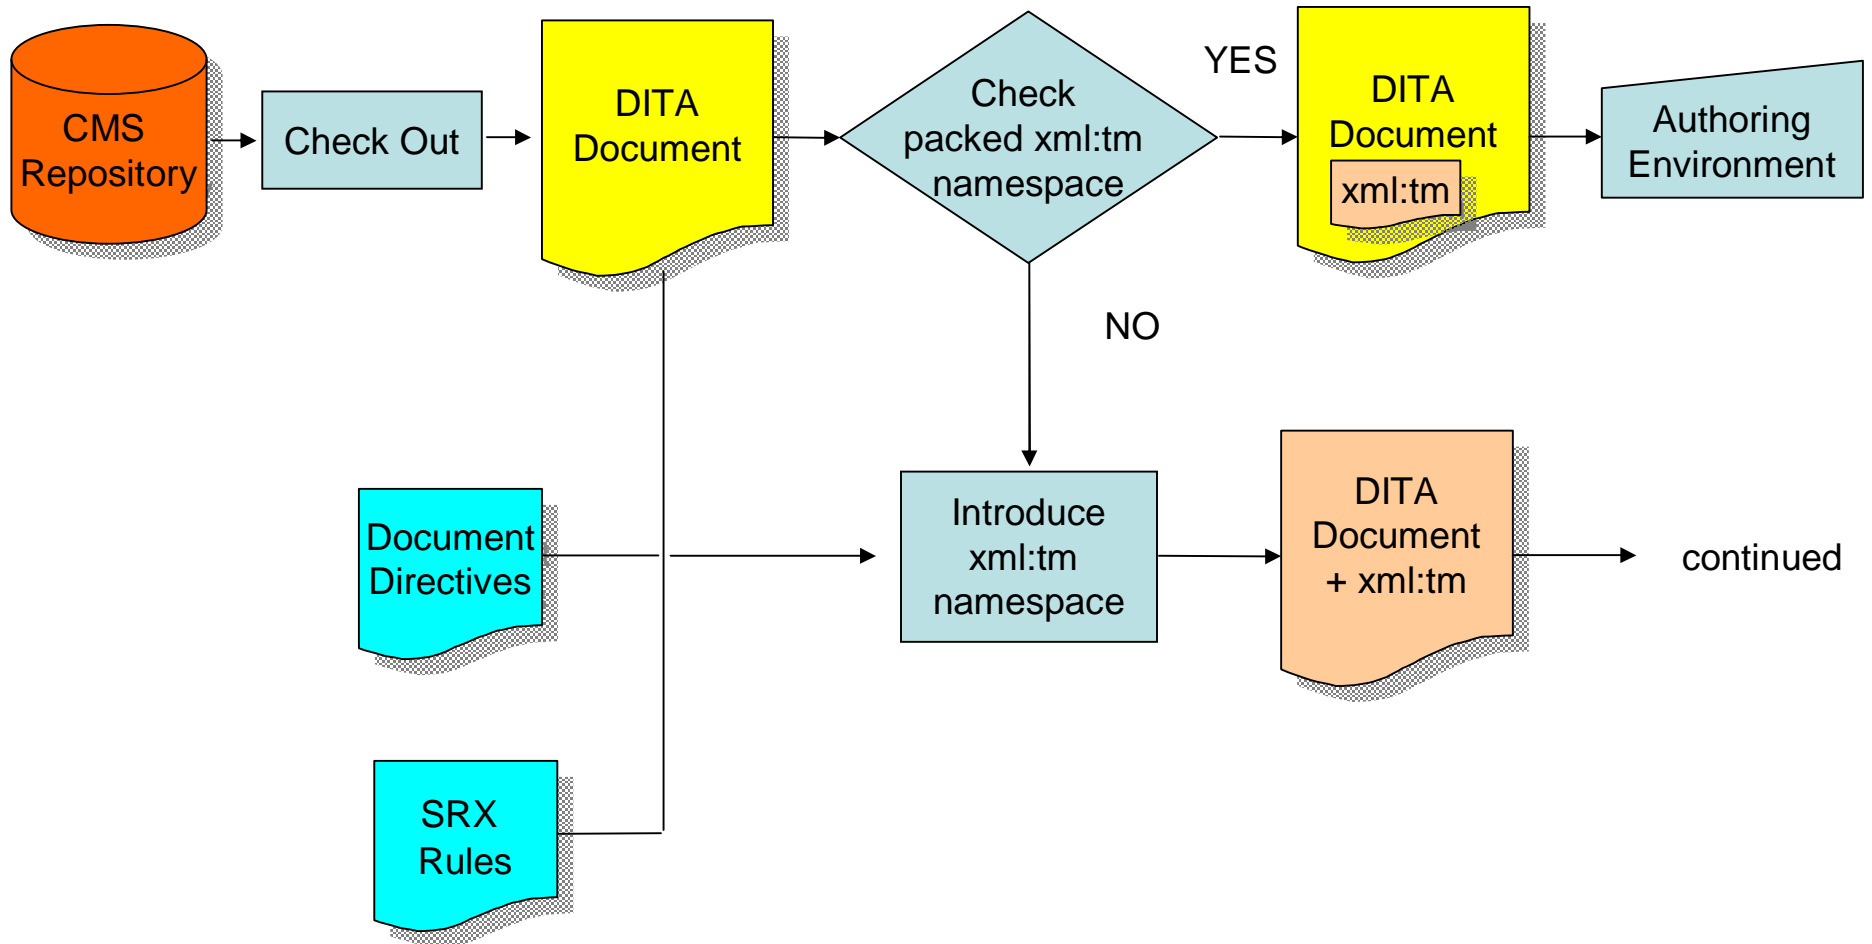

# DITA and xml:tm workflow

A.Zydroń – DITA Localization TC

13 March 2006

# Check out for authoring

# Check in from Authoring