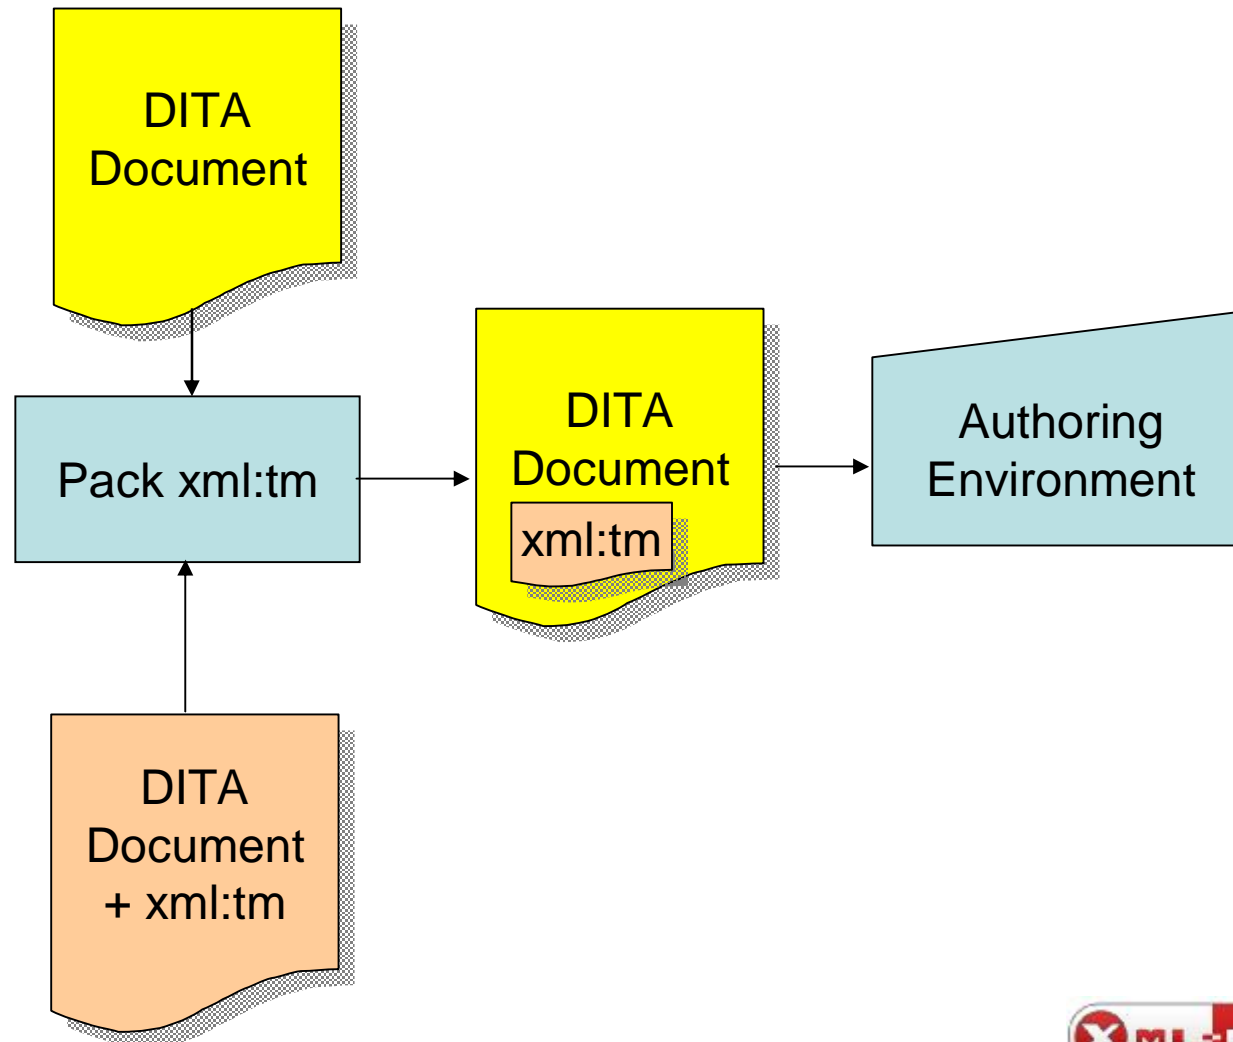

# DITA and xml:tm workflow

A.Zydroń – DITA Localization TC

13 March 2006

# Check out for authoring

# Check in from Authoring