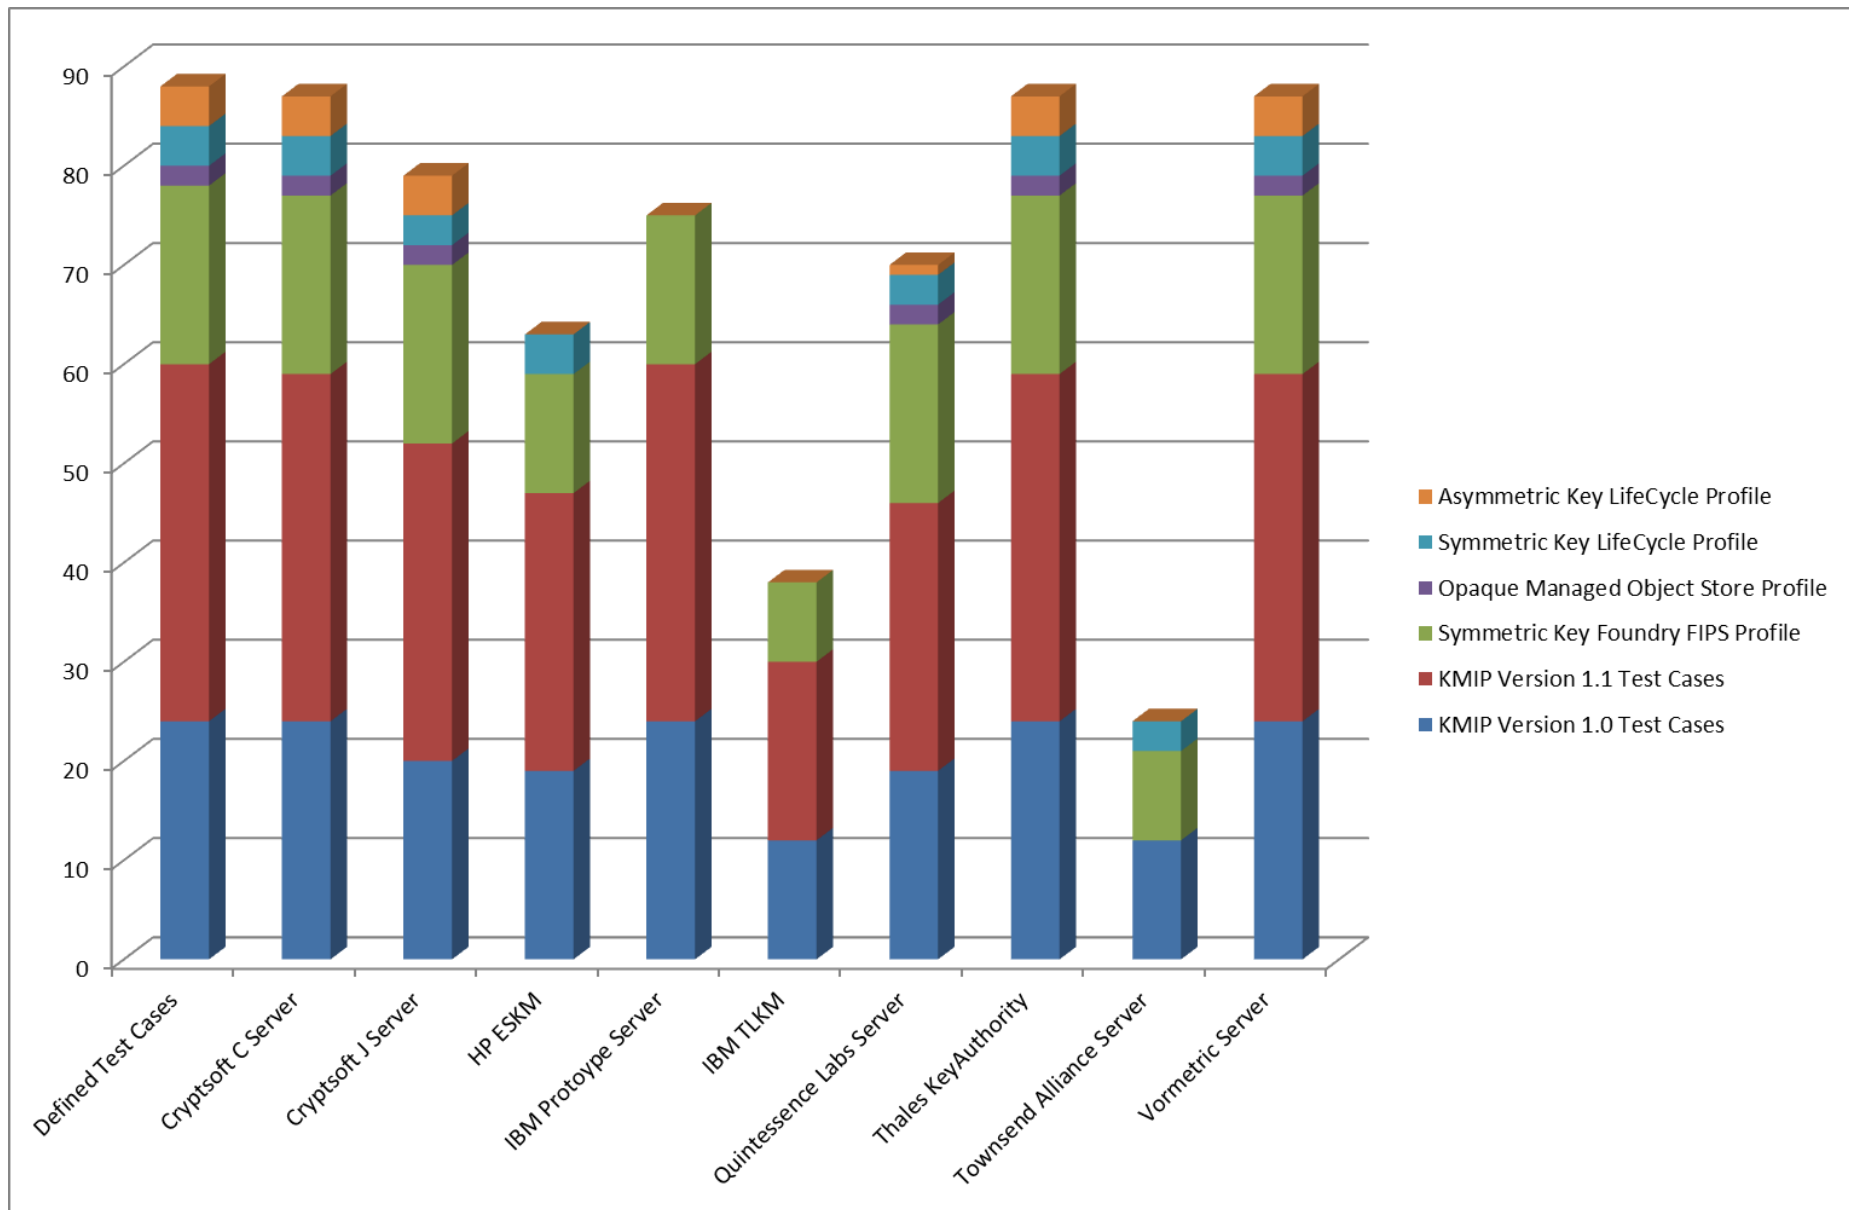

KMIP Interop Testing – Jan 2013

KMIP Interop Testing – Jan 2013