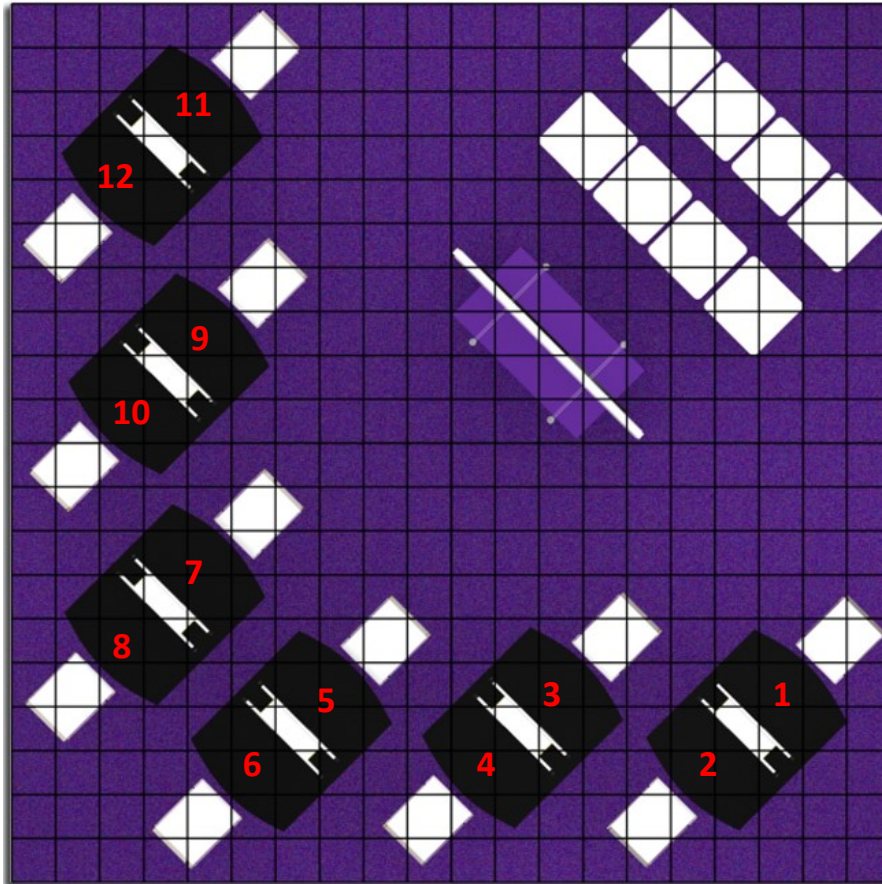

FRONT OF BOOTH

Facing the other OASIS booth #2115

RED = reserved space

BACK OF BOOTH

Company Name	Seat Selection
IBM Security	2
EclecticIQ	1
TruSTAR	11
LookingGlass	12
ThreatQuotient	6
NC4	9
New Context	3
VeriSign	8
Bay Dynamics	4
Fujitsu	10
DFLabs	5
Threat Connect	7