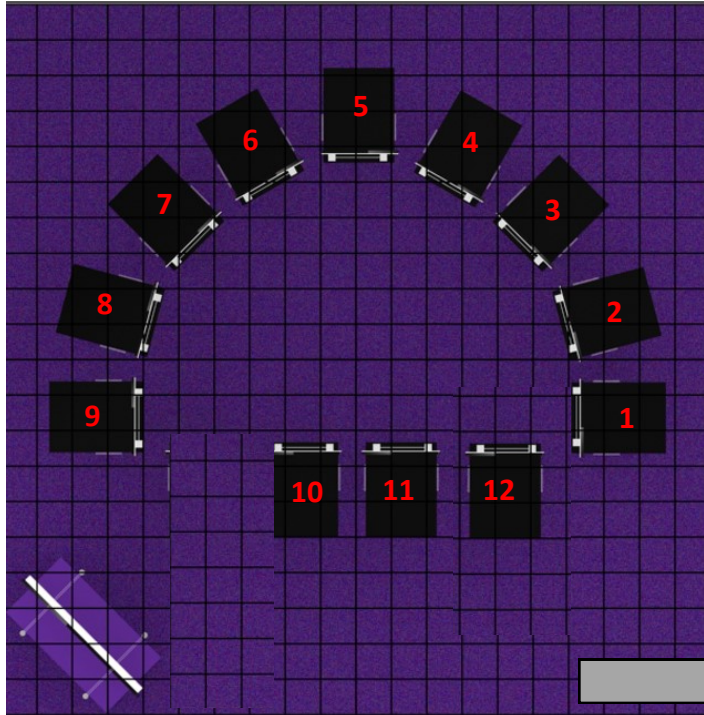

SHOWFLOOR ENTRANCE

FRONT OF BOOTH

RED = reserved space

Monitor/tower

Literature desk

BACK OF BOOTH

Facing the other OASIS booth #2121

Company Name	Seat Selection
Cryptsoft	5
IBM	1
HPE	4
Oracle	3
Hancom Secure	2
Fornetix	6
Kryptus	7
SafeNet	8
Q-Labs	9
Watchdata	10
Feitian	12
Utimaco	11