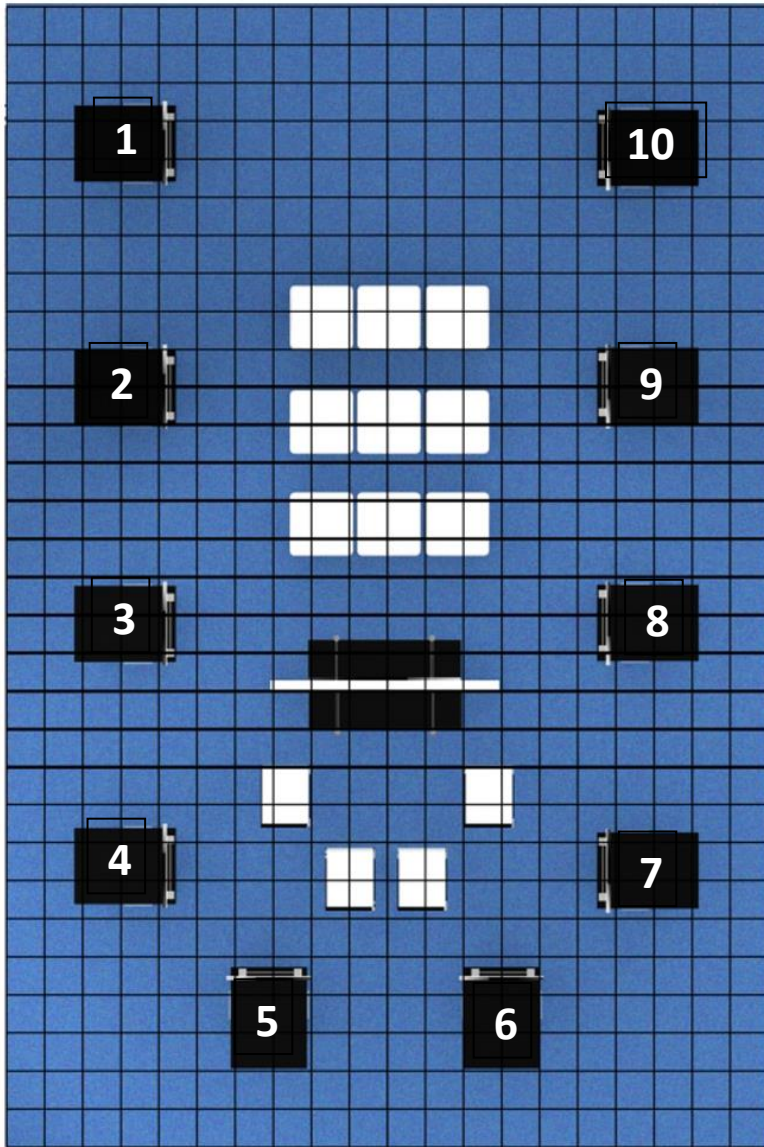

Back the booth – presentation area entrance.

BOOTH 1601

Front of the hall (booth) – this way to the show entrance.

This way to our cyber threat intel booth #1701.

Participating Company	Pod #
Cryptsoft	
IBM	
P6R	
Fornetix	
Kryptus	
QuintessenceLabs	
Utimaco	
Micro Focus	
Thales e-Security	
Unbound Tech	