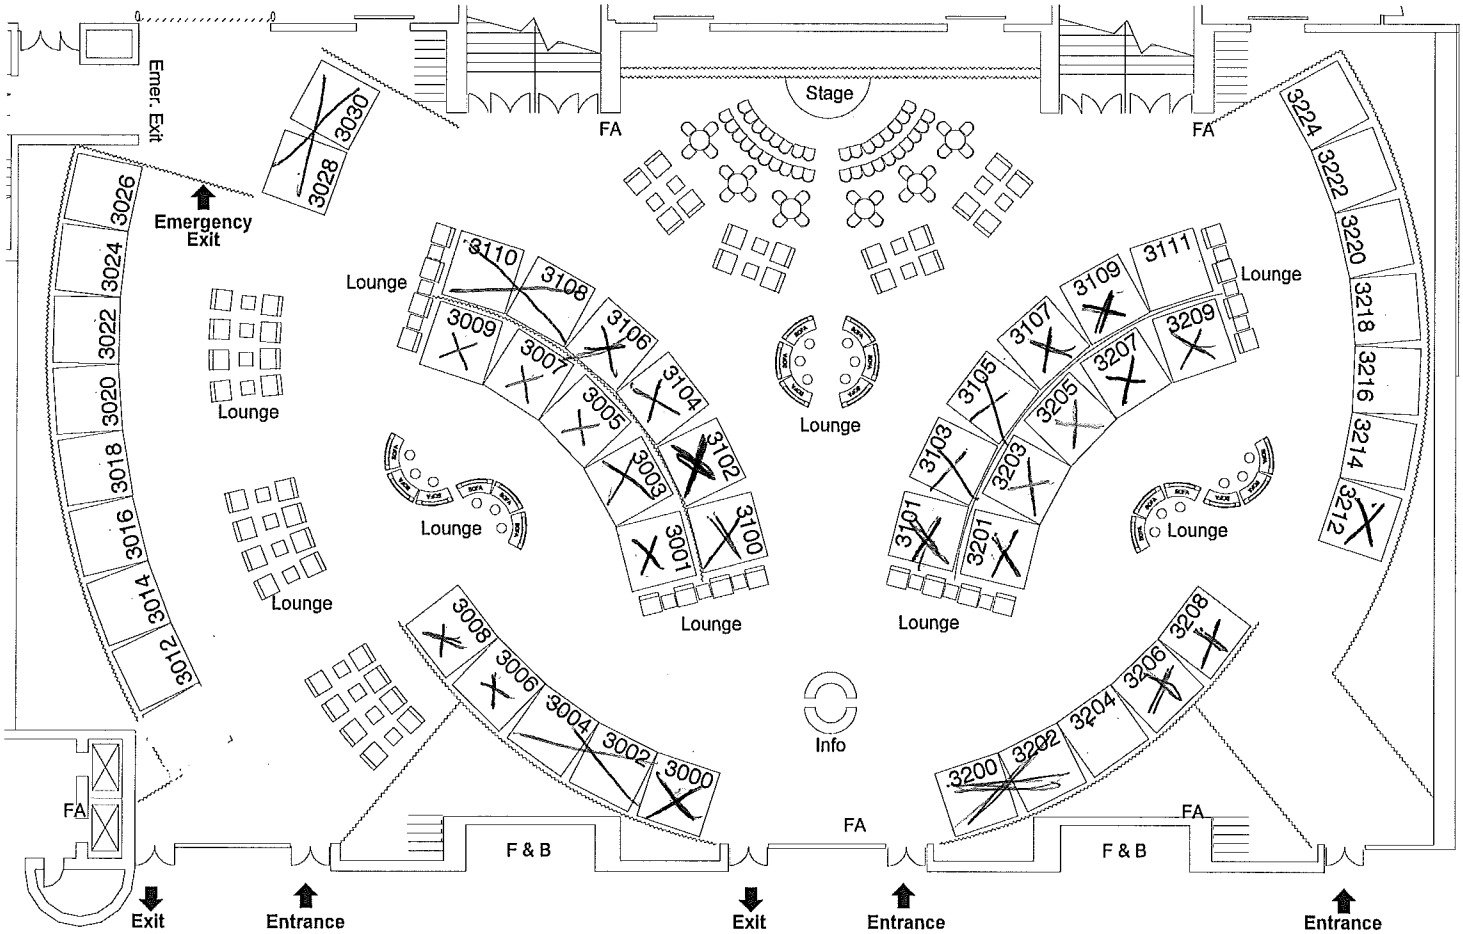

**RSA® CONFERENCE 2013**  
 February 25th - March 1st, 2013  
 Moscone Convention Center  
 San Francisco, CA  
 Gateway Expo

Updated as of 08.31.12

*\*This floor plan is subject to fire marshal approval*